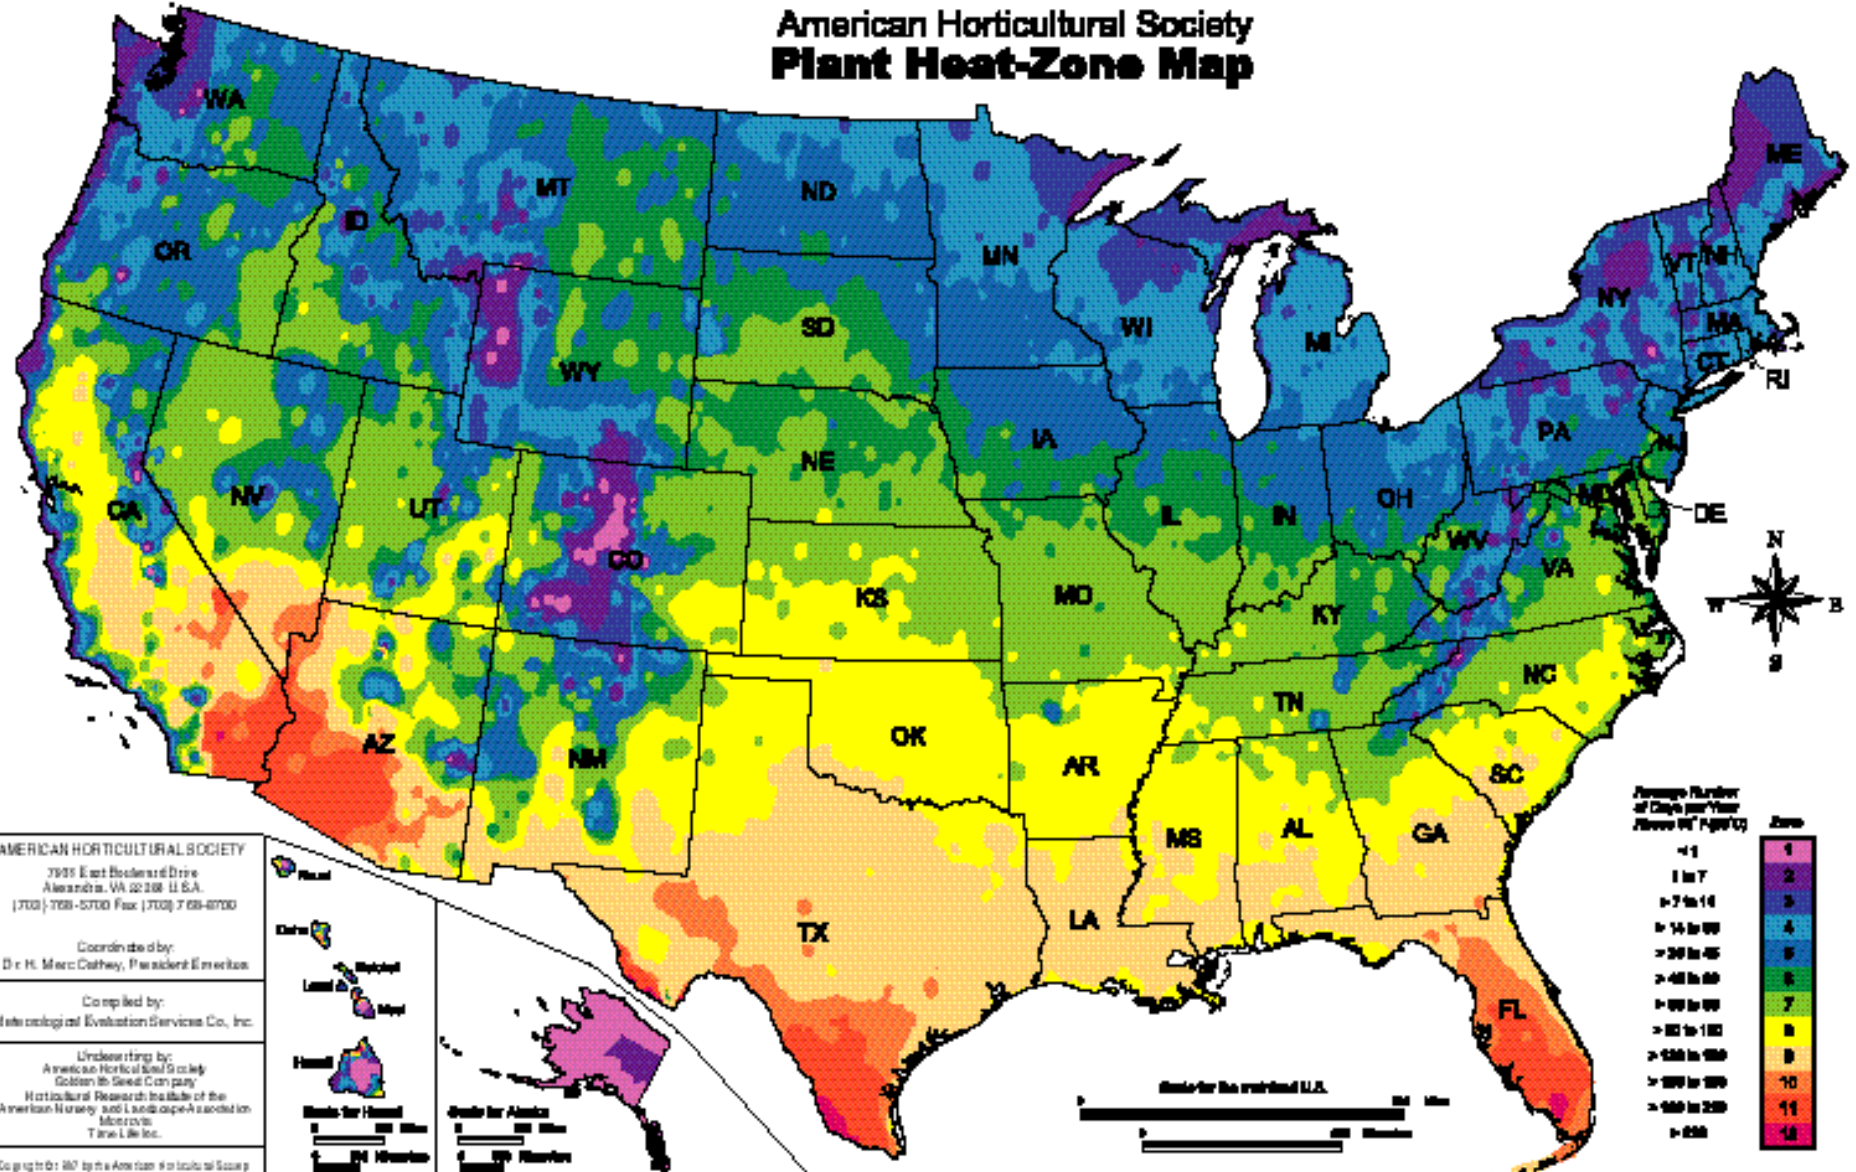

American Horticultural Society Plant Heat-Zone Map

AMERICAN HORTICULTURAL SOCIETY
7935 East Boulevard Drive
Alexandria, VA 22308 U.S.A.
(703) 768-5700 Fax (703) 768-0700

Coordinated by
Dr. H. Marc Corthey, President Emeritus

Compiled by
Metecological Evaluation Services Co., Inc.

Underwriting by
American Horticultural Society
Golden Seed Company
Horticultural Research Institute of the
American Nursery and Landscape Association
Metecology
T. W. L. Inc.